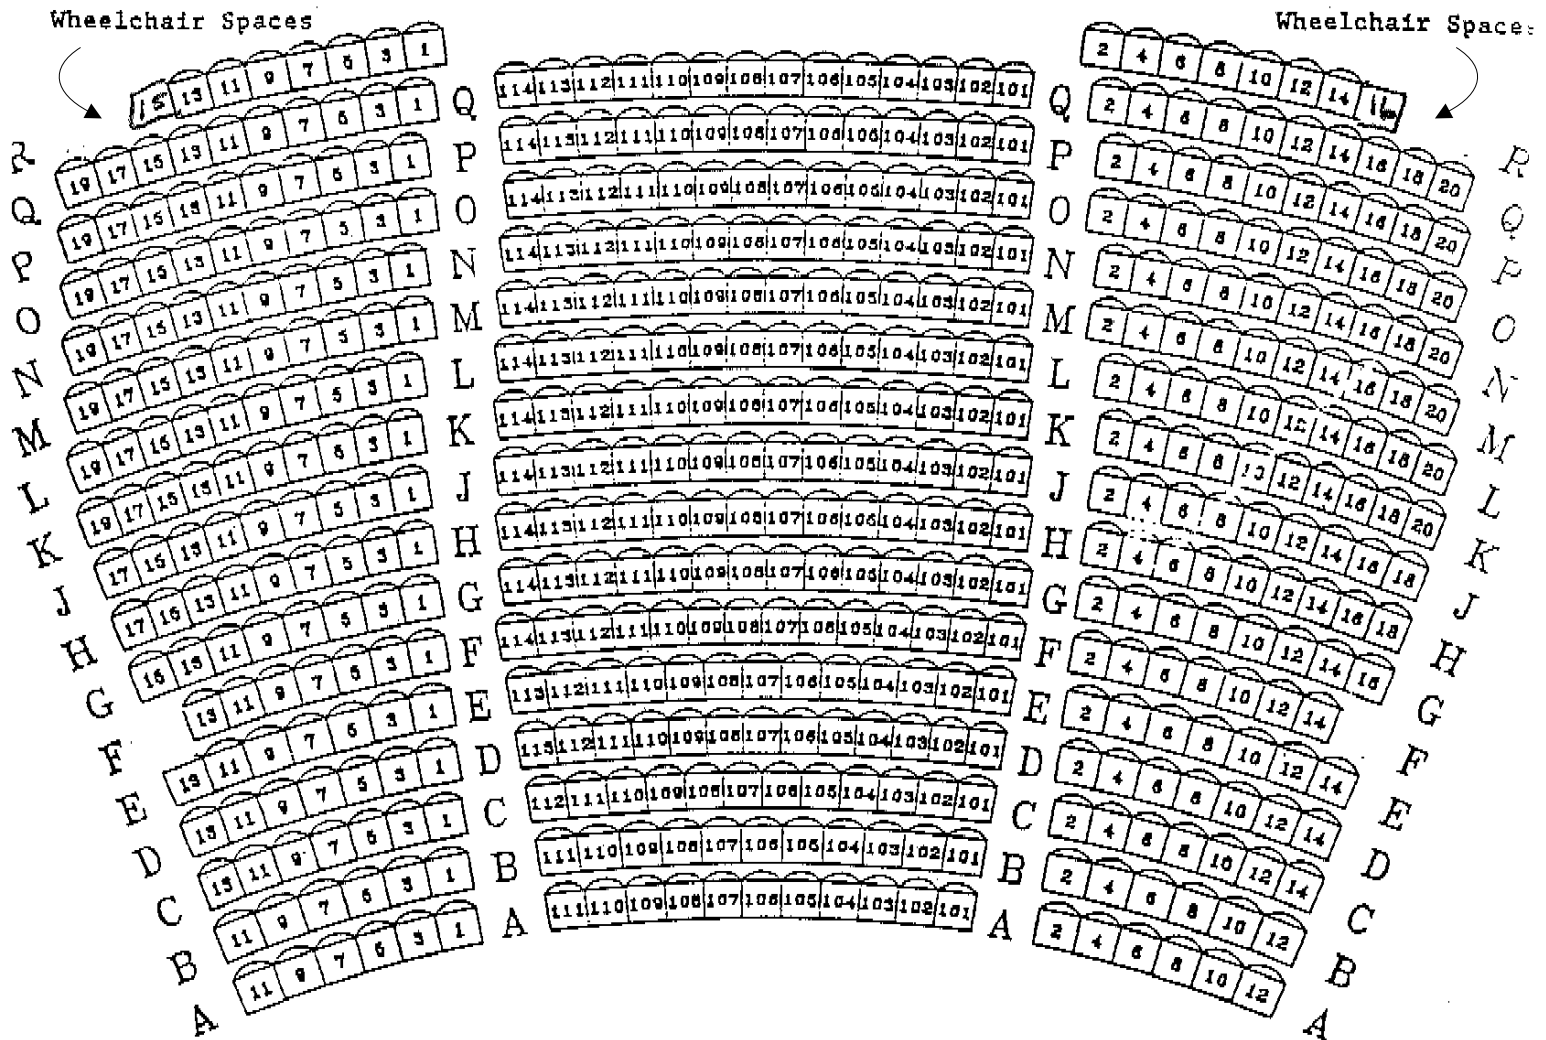

LOBBY / BOX OFFICE

STAGE

Vacaville Performing Arts Theater
Seating Chart